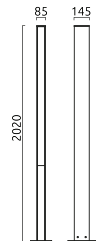

2 x 24 W, 3000 K, 7540 Lumen

silbergrau / silver grey
A29912.46

graphit / graphite
A29912.93