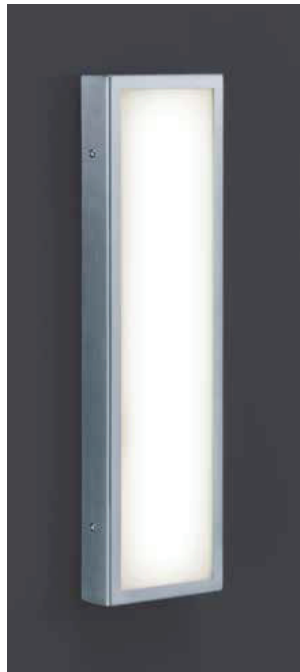

# SCALA LED

LED IP44

edelstahl  
Acryldiffusor weiß  
stainless steel  
acrylic diffuser white

13 W, 3000 K, 1300 Lumen  
**A18454.86**

25 W, 3000 K, 2600 Lumen  
**A18457.86**