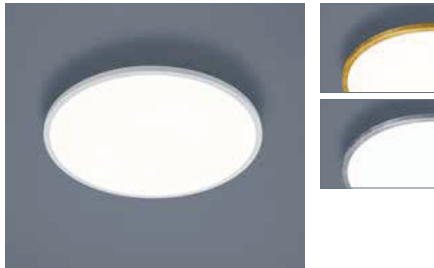

# RACK

LED   IP20

Acryldiffusor satiniert  
acrylic diffuser satinised

20 W, 2900 K, 1800 Lumen, CRI > 90

mattweiß / white mat  
**15/1954.07**

blattgold / gold leaf  
**15/1954.09**

blattsilber / silver leaf  
**15/1954.12**

mattweiß / white mat  
**15/1956.07**

blattgold / gold leaf  
**15/1956.09**

blattsilber / silver leaf  
**15/1956.12**