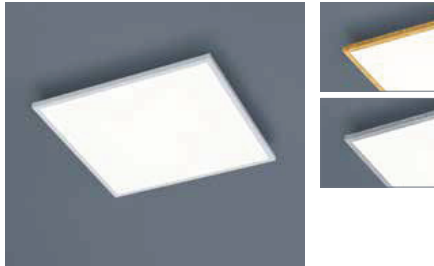

# RACK

LED   IP20

Acryldiffusor satiniert  
acrylic diffuser satinised

20 W, 2900 K, 1800 Lumen, CRI > 90

mattweiß / white mat  
**15/1954.07**

blattgold / gold leaf  
**15/1954.09**

blattsilber / silver leaf  
**15/1954.12**

mattweiß / white mat  
**15/1956.07**

blattgold / gold leaf  
**15/1956.09**

blattsilber / silver leaf  
**15/1956.12**