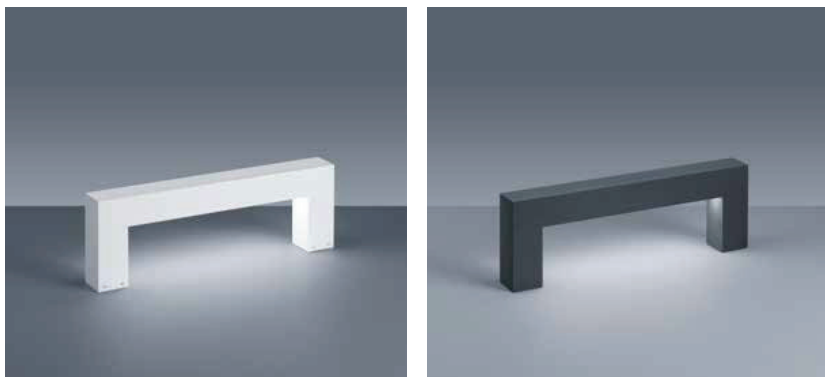

PORT

LED IP54

massiv aluminium
solid aluminium

8,4 W, 3000 K, 940 Lumen

mattweiß / white mat

A19701.07

graphit / graphite

A19701.93