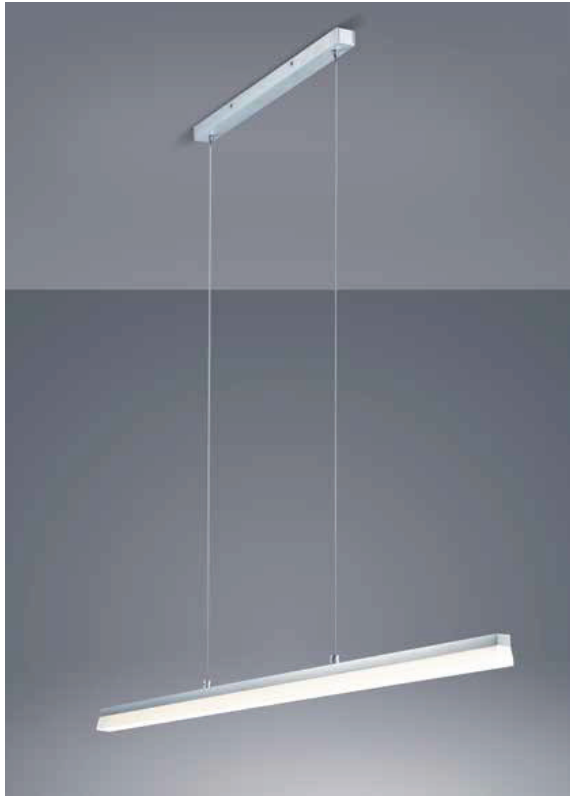

MOYA

LED   IP30

aluminium matt
Acrylglas satiniert
aluminium mat
acrylic glass satinised

30 W, 230 V, 2800 K, 2645 Lumen, CRI > 80
16/1722.26