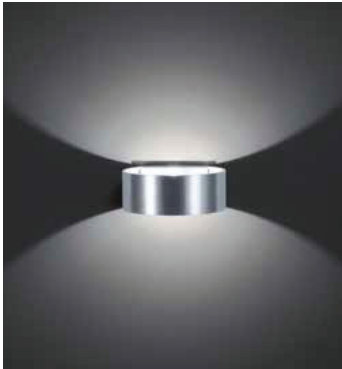

FOSCA

LED IP20

7 W, 3000 K, 580 Lumen, CRI > 80

mattweiß / white mat

18/1328.07

aluminium matt / aluminium mat

18/1328.26