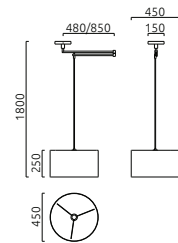

Schirm Chintz weiß / shade chintz white
16/1847.04/9276

Schirm Chintz anthrazit / shade chintz anthracite
16/1847.04/9283