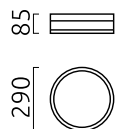

ZELO

Type	ceiling luminaire
item nr.	15/1821.04
GTIN (EAN)	4022671104739

description

ZELO, ceiling luminaire, chrome, LED replaceable by specialist, direct/indirect, IP44

material and dimensions

color	chrome
material	steel + opal glass satinised
dimensions	D 290 mm x H 85 mm
weight	1.9 kg

light and electric specifications

lightsource	LED replaceable by specialist
control	not dimmable
with presence detector	yes
system demand	18 W
net	1,420 lm (luminaire/net)
gross	2,210 lm (LED-module/gross)
light color	2,900 K
CRI	90-100
light emission	direct/indirect
degree of protection	IP44
protection class	1
Product type according to EU 2019/2015 and EU 2019/2020	containing product
Energy efficiency class of the built-in light source(s)	E