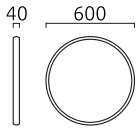

VIDO

Typ	wall luminaire
item nr.	18/2520.22
GTIN (EAN)	4022671119719

description

The VIDO illuminated mirror combines a high-quality crystal mirror with a fully-fledged light. IP44 - splash-proof, heated and therefore protected against fogging.

Sensor switch on the mirror:

- a short press switches the light on or off
- long press adjusts the light colour between 2700 K and 6500 K

VIDO, wall luminaire, black - mirror, LED replaceable by specialist, direct, IP44

Direct light emission

material and dimensions

Farbe	black - mirror
Material	aluminium + satinised acrylic diffusor
dimensions	D 600 mm x H 40 mm
weight	4.2 kg

light and electric specifications

lightsource	LED replaceable by specialist
Control	not dimmable
system demand	27 W
net	1,490 lm (luminaire/net)
gross	2,480 lm (LED-module/gross)
Adjustable colour temperature	stepless / continuous
light colour	2,700 K - 6,500 K
CRI	90-100
Light emission	direct
degree of protection	IP44
protection class	1
Product type according to EU 2019/2015 and EU 2019/2020	containing product
Energy efficiency class of the built-in light source(s)	F