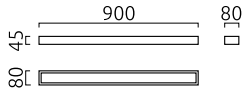

THEIA

Type	wall luminaire
item nr.	18/1827.22
GTIN (EAN)	4022671113328

description

THEIA, wall luminaire, mat black, LED replaceable by specialist, direct/indirect, IP44

material and dimensions

color	mat black
material	steel + glass satinised
dimensions	L 900 mm x B 45 mm x H 80 mm
weight	1.8 kg

light and electric specifications

lightsource	LED replaceable by specialist
control	not dimmable
system demand	25 W
net	1,410 lm (luminaire/net)
gross	2,820 lm (LED-module/gross)
light color	2,900 K
CRI	90-100
light emission	direct/indirect
degree of protection	IP44
protection class	1
Product type according to EU 2019/2015 and EU 2019/2020	containing product
Energy efficiency class of the built-in light source(s)	F