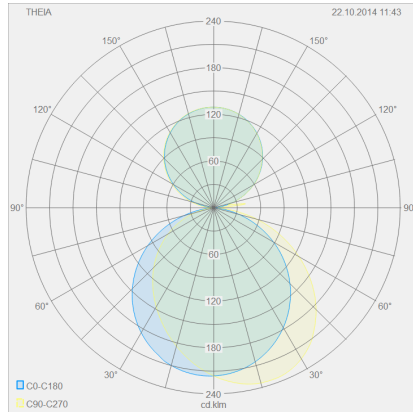

THEIA

Type	wall luminaire
item nr.	18/1826.04
GTIN (EAN)	4022671104784

description

THEIA, wall luminaire, chrome, LED replaceable by specialist, direct/indirect, IP44

material and dimensions

color	chrome
material	steel + glass satinised
dimensions	L 45 mm x B 600 mm x H 80 mm
weight	1.4 kg

light and electric specifications

lightsource	LED replaceable by specialist
control	not dimmable
system demand	19 W
net	980 lm (luminaire/net)
gross	2,110 lm (LED-module/gross)
light color	2,900 K
CRI	90-100
light emission	direct/indirect
degree of protection	IP44
protection class	1
Product type according to EU 2019/2015 and EU 2019/2020	containing product
Energy efficiency class of the built-in light source(s)	F