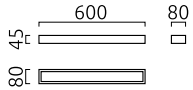

THEIA

Type	wall luminaire
item nr.	18/1826.04
GTIN (EAN)	4022671104784

description

THEIA, wall luminaire, chrome, LED replaceable by specialist, direct/indirect, IP44

material and dimensions

color	chrome
material	steel + glass satinised
dimensions	L 45 mm x B 600 mm x H 80 mm
weight	1.4 kg

light and electric specifications

lightsource	LED replaceable by specialist
control	not dimmable
system demand	19 W
net	980 lm (luminaire/net)
gross	2,110 lm (LED-module/gross)
light color	2,900 K
CRI	90-100
light emission	direct/indirect
degree of protection	IP44
protection class	1
Product type according to EU 2019/2015 and EU 2019/2020	containing product
Energy efficiency class of the built-in light source(s)	F