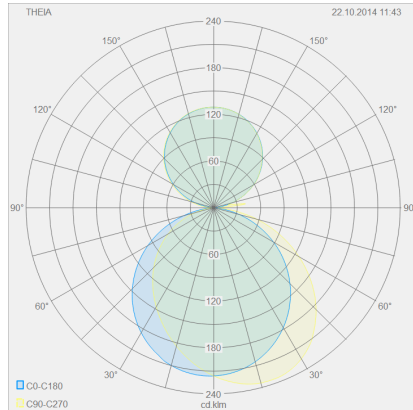

THEIA

Type	wall luminaire
item nr.	18/1826.04
GTIN (EAN)	4022671104784

description

THEIA, wall luminaire, chrome, LED replaceable by specialist, direct/indirect, IP44

material and dimensions

color	chrome
material	steel + glass satinised
dimensions	L 45 mm x B 600 mm x H 80 mm
weight	1.4 kg

light and electric specifications

lightsource	LED replaceable by specialist
control	not dimmable
system demand	19 W
net	980 lm (luminaire/net)
gross	2,110 lm (LED-module/gross)
light color	2,900 K
CRI	90-100
light emission	direct/indirect
degree of protection	IP44
protection class	1
Product type according to EU 2019/2015 and EU 2019/2020	containing product
Energy efficiency class of the built-in light source(s)	F