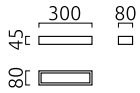

THEIA

Type	wall luminaire
item nr.	18/1825.22
GTIN (EAN)	4022671113304

description

THEIA, wall luminaire, mat black, LED replaceable by specialist, direct/indirect, IP44

material and dimensions

color	mat black
material	steel + glass satinised
dimensions	L 300 mm x B 45 mm x H 80 mm
weight	0.65 kg

light and electric specifications

lightsource	LED replaceable by specialist
control	not dimmable
system demand	13 W
net	495 lm (luminaire/net)
gross	1,380 lm (LED-module/gross)
light color	2,900 K
CRI	90-100
light emission	direct/indirect
degree of protection	IP44
protection class	1
Product type according to EU 2019/2015 and EU 2019/2020	containing product
Energy efficiency class of the built-in light source(s)	F