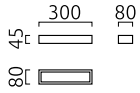

THEIA

Type	wall luminaire
item nr.	18/1825.04
GTIN (EAN)	4022671104777

description

THEIA, wall luminaire, chrome, LED replaceable by specialist, direct/indirect, IP44

material and dimensions

color	chrome
material	steel + glass satinised
dimensions	L 45 mm x B 300 mm x H 80 mm
weight	0.65 kg

light and electric specifications

lightsource	LED replaceable by specialist
control	not dimmable
system demand	13 W
net	495 lm (luminaire/net)
gross	1,380 lm (LED-module/gross)
light color	2,900 K
CRI	90-100
light emission	direct/indirect
degree of protection	IP44
protection class	1
Product type according to EU 2019/2015 and EU 2019/2020	containing product
Energy efficiency class of the built-in light source(s)	F