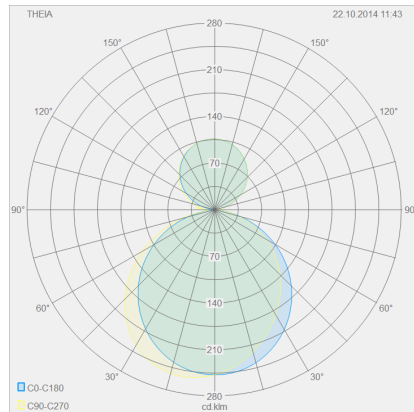

THEIA

Type	wall luminaire
item nr.	18/1825.04
GTIN (EAN)	4022671104777

description

THEIA, wall luminaire, chrome, LED replaceable by specialist, direct/indirect, IP44

material and dimensions

color	chrome
material	steel + glass satinised
dimensions	L 45 mm x B 300 mm x H 80 mm
weight	0.65 kg

light and electric specifications

lightsource	LED replaceable by specialist
control	not dimmable
system demand	13 W
net	495 lm (luminaire/net)
gross	1,380 lm (LED-module/gross)
light color	2,900 K
CRI	90-100
light emission	direct/indirect
degree of protection	IP44
protection class	1
Product type according to EU 2019/2015 and EU 2019/2020	containing product
Energy efficiency class of the built-in light source(s)	F