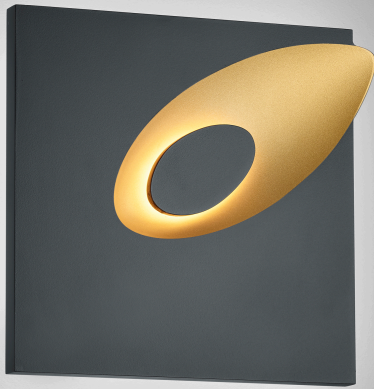

# TAIL

Type	wall luminaire
item nr.	28/2114.28
GTIN (EAN)	4022671113502

## description

TAIL, wall luminaire, black -gold, LED replaceable by specialist, indirect, IP54

## material and dimensions

color	black -gold
material	cast aluminium + satinised acrylic diffuser
dimensions	L 210 mm x B 200 mm x H 55 mm
weight	1.87 kg

## light and electric specifications

lightsource	LED replaceable by specialist
control	dimnable trailing/leading edge
system demand	13 W
net	530 lm (luminaire/net)
gross	1,480 lm (LED-module/gross)
light color	2,700 K
CRI	90-100
light emission	indirect
degree of protection	IP54
protection class	1
Product type according to EU 2019/2015 and EU 2019/2020	containing product
Energy efficiency class of the built-in light source(s)	F