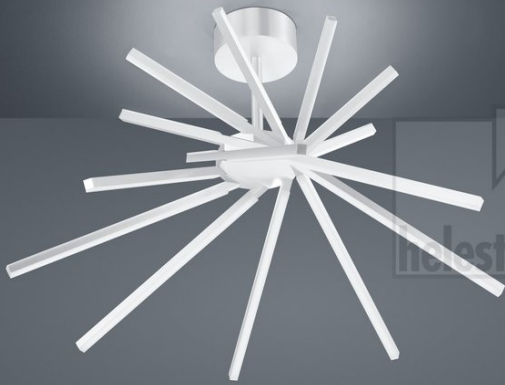

STAY

ceiling luminaire

item nr. **165/1903.07**

color	mat white
material	aluminium
dimensions	D 650 mm x H 420 mm
lightsource	LED not exchangeable
control	dimmable trailing/leading edge
system demand	30 W
net	2,120 lm (luminaire/net)
gross	3,600 lm (LED-module/gross)
light color	2,800 K - 2,800 K
light emission	direct/indirect
degree of protection	IP20
options	optionally available with CASAMBI control

accessory

name	CASAMBI CBU-TED Bluetooth Dimmer
item nr.	6100
short text	CASAMBI, accessory