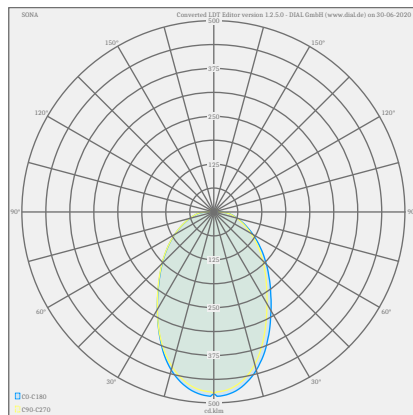

SONA

Type	ceiling luminaire
item nr.	25/1994.22
GTIN (EAN)	4022671113243

description

SONA, ceiling luminaire, mat black, LED not exchangeable, direct, IP20

material and dimensions

color	mat black
material	satinised acrylic diffuser
dimensions	D 595 mm x H 75 mm
weight	6.7 kg

light and electric specifications

lightsource	LED not exchangeable
control	dimnable trailing/leading edge
Casambi	optionally available with CASAMBI control
system demand	60 W
net	4,690 lm (luminaire/net)
gross	6,700 lm (LED-module/gross)
light color	2,900 K - 2,900 K
CRI	80-89
light emission	direct
degree of protection	IP20
protection class	1
Product type according to EU 2019/2015 and EU 2019/2020	containing product
Energy efficiency class of the built-in light source(s)	F