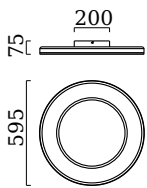

SONA

Type	ceiling luminaire
item nr.	25/1994.22
GTIN (EAN)	4022671113243

description

SONA, ceiling luminaire, mat black, LED not exchangeable, direct, IP20

material and dimensions

color	mat black
material	satinised acrylic diffuser
dimensions	D 595 mm x H 75 mm
weight	6.7 kg

light and electric specifications

lightsource	LED not exchangeable
control	dimnable trailing/leading edge
Casambi	optionally available with CASAMBI control
system demand	60 W
net	4,690 lm (luminaire/net)
gross	6,700 lm (LED-module/gross)
light color	2,900 K - 2,900 K
CRI	80-89
light emission	direct
degree of protection	IP20
protection class	1
Product type according to EU 2019/2015 and EU 2019/2020	containing product
Energy efficiency class of the built-in light source(s)	F