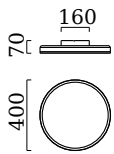

SONA

Type	ceiling luminaire
item nr.	15/1993.09
GTIN (EAN)	4022671107228

description

SONA, ceiling luminaire, gold leaf, LED not exchangeable, direct, IP20

material and dimensions

color	gold leaf
material	steel + satinised acrylic diffusor
dimensions	D 400 mm x H 70 mm
weight	2.9 kg

light and electric specifications

lightsource	LED not exchangeable
control	dimnable trailing/leading edge
Casambi	optionally available with CASAMBI control
system demand	24 W
net	2,040 lm (luminaire/net)
gross	2,900 lm (LED-module/gross)
light color	2,900 K - 2,900 K
CRI	90-100
light emission	direct
degree of protection	IP20
protection class	1
Product type according to EU 2019/2015 and EU 2019/2020	containing product
Energy efficiency class of the built-in light source(s)	E

accessory

name	CASAMBI CBU-TED Bluetooth Dimmer
item nr.	6100
short text	CASAMBI, accessory