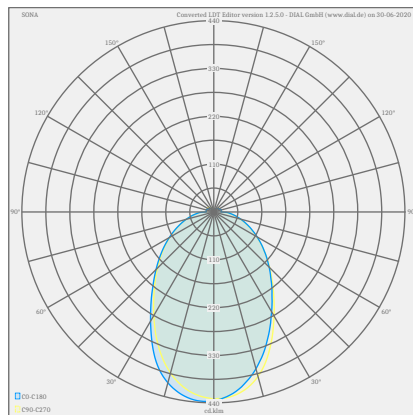

SONA

| | |
|------------|-------------------|
| Type | ceiling luminaire |
| item nr. | 15/1993.09 |
| GTIN (EAN) | 4022671107228 |

description

SONA, ceiling luminaire, gold leaf, LED not exchangeable, direct, IP20

material and dimensions

| | |
|------------|------------------------------------|
| color | gold leaf |
| material | steel + satinised acrylic diffusor |
| dimensions | D 400 mm x H 70 mm |
| weight | 2.9 kg |

light and electric specifications

| | |
|---|---|
| lightsource | LED not exchangeable |
| control | dimnable trailing/leading edge |
| Casambi | optionally available with CASAMBI control |
| system demand | 24 W |
| net | 2,040 lm (luminaire/net) |
| gross | 2,900 lm (LED-module/gross) |
| light color | 2,900 K - 2,900 K |
| CRI | 90-100 |
| light emission | direct |
| degree of protection | IP20 |
| protection class | 1 |
| Product type according to EU 2019/2015 and EU 2019/2020 | containing product |
| Energy efficiency class of the built-in light source(s) | E |