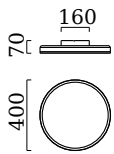

SONA

Type	ceiling luminaire
item nr.	15/1993.07
GTIN (EAN)	4022671107211

description

SONA, ceiling luminaire, mat white, LED not exchangeable, direct, IP20

material and dimensions

color	mat white
material	steel + satinised acrylic diffusor
dimensions	D 400 mm x H 70 mm
weight	2.9 kg

light and electric specifications

lightsource	LED not exchangeable
control	dimnable trailing/leading edge
Casambi	optionally available with CASAMBI control
system demand	24 W
net	2,040 lm (luminaire/net)
gross	2,900 lm (LED-module/gross)
light color	2,900 K - 2,900 K
CRI	90-100
light emission	direct
degree of protection	IP20
protection class	1
Product type according to EU 2019/2015 and EU 2019/2020	containing product
Energy efficiency class of the built-in light source(s)	E

accessory

name	CASAMBI CBU-TED Bluetooth Dimmer
item nr.	6100
short text	CASAMBI, accessory