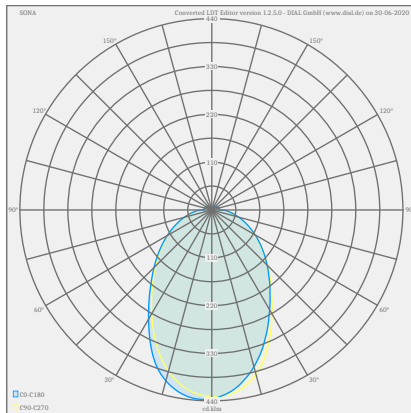

SONA

Type	ceiling luminaire
item nr.	15/1993.07
GTIN (EAN)	4022671107211

description

SONA, ceiling luminaire, mat white, LED not exchangeable, direct, IP20

material and dimensions

color	mat white
material	steel + satinised acrylic diffusor
dimensions	D 400 mm x H 70 mm
weight	2.9 kg

light and electric specifications

lightsource	LED not exchangeable
control	dimnable trailing/leading edge
Casambi	optionally available with CASAMBI control
system demand	24 W
net	2,040 lm (luminaire/net)
gross	2,900 lm (LED-module/gross)
light color	2,900 K - 2,900 K
CRI	90-100
light emission	direct
degree of protection	IP20
protection class	1
Product type according to EU 2019/2015 and EU 2019/2020	containing product
Energy efficiency class of the built-in light source(s)	E

accessory

name	CASAMBI CBU-TED Bluetooth Dimmer
item nr.	6100
short text	CASAMBI, accessory