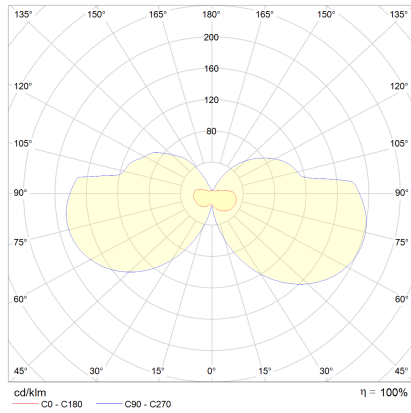

SLATE

Type	wall luminaire
item nr.	18/2038.04
GTIN (EAN)	4022671109369

description

Flat, elegant and bright!

The SLATE family with its different lengths is very versatile in how to use it. In kitchens, bathroom, hallways and many other applications, the combined up- and downlight comfortably lights the space.

SLATE, wall luminaire, chrome, LED replaceable by specialist, direct/indirect, IP44

material and dimensions

color	chrome
material	aluminium + satinised acrylic glass
dimensions	L 600 mm x B 25 mm x H 105 mm
weight	0.8 kg

light and electric specifications

lightsource	LED replaceable by specialist
control	not dimmable
system demand	15 W
net	960 lm (luminaire/net)
gross	1,570 lm (LED-module/gross)
light color	2,900 K
CRI	90-100
light emission	direct/indirect
degree of protection	IP44
protection class	1
Product type according to EU 2019/2015 and EU 2019/2020	containing product
Energy efficiency class of the built-in light source(s)	F