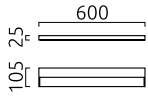

SLATE

Type	wall luminaire
item nr.	18/2038.04
GTIN (EAN)	4022671109369

description

Flat, elegant and bright!

The SLATE family with its different lengths is very versatile in how to use it. In kitchens, bathroom, hallways and many other applications, the combined up- and downlight comfortably lights the space.

SLATE, wall luminaire, chrome, LED replaceable by specialist, direct/indirect, IP44

material and dimensions

color	chrome
material	aluminium + satinised acrylic glass
dimensions	L 600 mm x B 25 mm x H 105 mm
weight	0.8 kg

light and electric specifications

lightsource	LED replaceable by specialist
control	not dimmable
system demand	15 W
net	960 lm (luminaire/net)
gross	1,570 lm (LED-module/gross)
light color	2,900 K
CRI	90-100
light emission	direct/indirect
degree of protection	IP44
protection class	1
Product type according to EU 2019/2015 and EU 2019/2020	containing product
Energy efficiency class of the built-in light source(s)	F