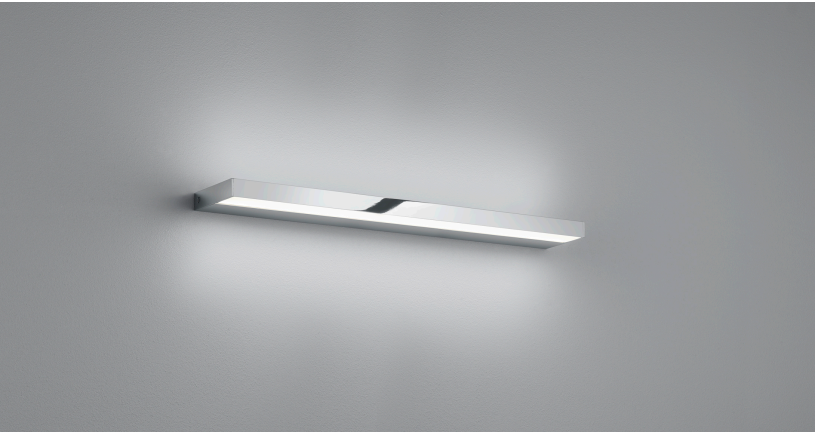

SLATE

Type	wall luminaire
item nr.	18/2038.04
GTIN (EAN)	4022671109369

description

Flat, elegant and bright!

The SLATE family with its different lengths is very versatile in how to use it. In kitchens, bathroom, hallways and many other applications, the combined up- and downlight comfortably lights the space.

SLATE, wall luminaire, chrome, LED replaceable by specialist, direct/indirect, IP44

material and dimensions

color	chrome
material	aluminium + satinised acrylic glass
dimensions	L 600 mm x B 25 mm x H 105 mm
weight	0.8 kg

light and electric specifications

lightsource	LED replaceable by specialist
control	not dimmable
system demand	15 W
net	960 lm (luminaire/net)
gross	1,570 lm (LED-module/gross)
light color	2,900 K
CRI	90-100
light emission	direct/indirect
degree of protection	IP44
protection class	1
Product type according to EU 2019/2015 and EU 2019/2020	containing product
Energy efficiency class of the built-in light source(s)	F