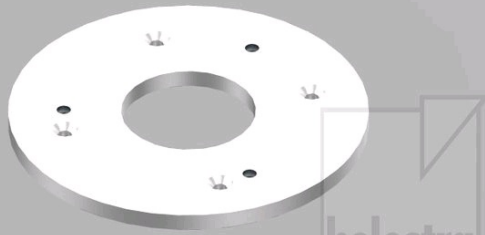

# SKY

Type	accessory
item nr.	9019
GTIN (EAN)	4022671102735

#### description

SKY, accessory, zinc-plated steel  
adapter for anchorage unit

#### material and dimensions

color	zinc-plated steel
material	steel
dimensions	D 125 mm x H 6 mm
weight	0.5 kg

#### accessory

name	Montageplatte SKY Stahl verzinkt Ø125x6 mm
item nr.	9019
short text	SKY, accessory, zinc- plated steel

name	Erdspeiß für Pollerleuchten Stahl verzinkt
item nr.	A19900
short text	accessory, zinc-plated steel