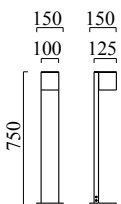

SIRI44

Type	bollard luminaire
item nr.	A19802.73
GTIN (EAN)	4022671114080

description

SIRI44, bollard luminaire, graphite, LED replaceable by specialist, direct, IP54

material and dimensions

color	graphite
material	aluminium
dimensions	L 150 mm x B 150 mm x H 750 mm
weight	2.35 kg

light and electric specifications

lightsource	LED replaceable by specialist
control	not dimmable
system demand	7 W
net	320 lm (luminaire/net)
gross	680 lm (LED-module/gross)
light color	3,000 K
CRI	90-100
light emission	direct
degree of protection	IP54
protection class	1

Product type according to EU

2019/2015 and EU containing product
2019/2020

Energy efficiency class of the built-in light source(s) F

accessory

name	SIRI 44 Montageplatte Stahl verzinkt 150x150x6 mm für Erdstück
item nr.	9031
short text	SIRI 44, accessory, zinc-plated steel