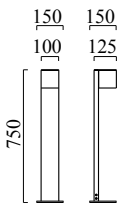

SIRI44

Type	bollard luminaire
item nr.	A19802.73
GTIN (EAN)	4022671114080

description

SIRI44, bollard luminaire, graphite, LED replaceable by specialist, direct, IP54

material and dimensions

color	graphite
material	aluminium
dimensions	L 150 mm x B 150 mm x H 750 mm
weight	2.35 kg

light and electric specifications

lightsource	LED replaceable by specialist
control	not dimmable
system demand	7 W
net	320 lm (luminaire/net)
gross	680 lm (LED-module/gross)
light color	3,000 K
CRI	90-100
light emission	direct
degree of protection	IP54
protection class	1
Product type according to EU 2019/2015 and EU 2019/2020	containing product
Energy efficiency class of the built-in light source(s)	F

accessory

name	SIRI 44 Montageplatte Stahl verzinkt 150x150x6 mm für Erdstück
item nr.	9031
short text	SIRI 44, accessory, zinc-plated steel
name	Erdspieß für Pollerleuchten Stahl verzinkt
item nr.	A19900
short text	ZUBEHOER, accessory, zinc-plated steel