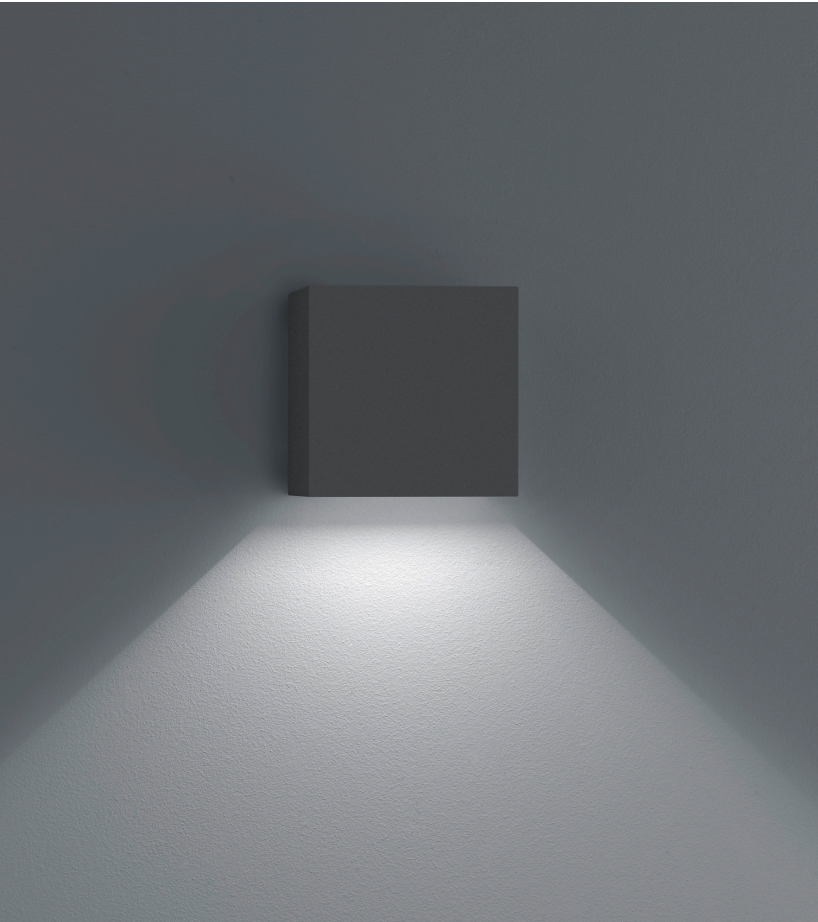

# SIRI44-L

Type	wall luminaire
item nr.	A28442.73
GTIN (EAN)	4022671112918

## description

SIRI44-L, wall luminaire, graphite, LED replaceable by specialist, direct/indirect, IP54

## material and dimensions

color	graphite
material	aluminium
dimensions	L 150 mm x B 150 mm x H 150 mm
weight	1.9 kg

## light and electric specifications

lightsource	LED replaceable by specialist
control	dimnable trailing/leading edge
system demand	15 W
net	850 lm (luminaire/net)
gross	1,550 lm (LED-module/gross)
light color	3,000 K
CRI	90-100
light emission	direct/indirect
degree of protection	IP54
protection class	1
Product type according to EU 2019/2015 and EU 2019/2020	containing product
Energy efficiency class of the built-in light source(s)	F