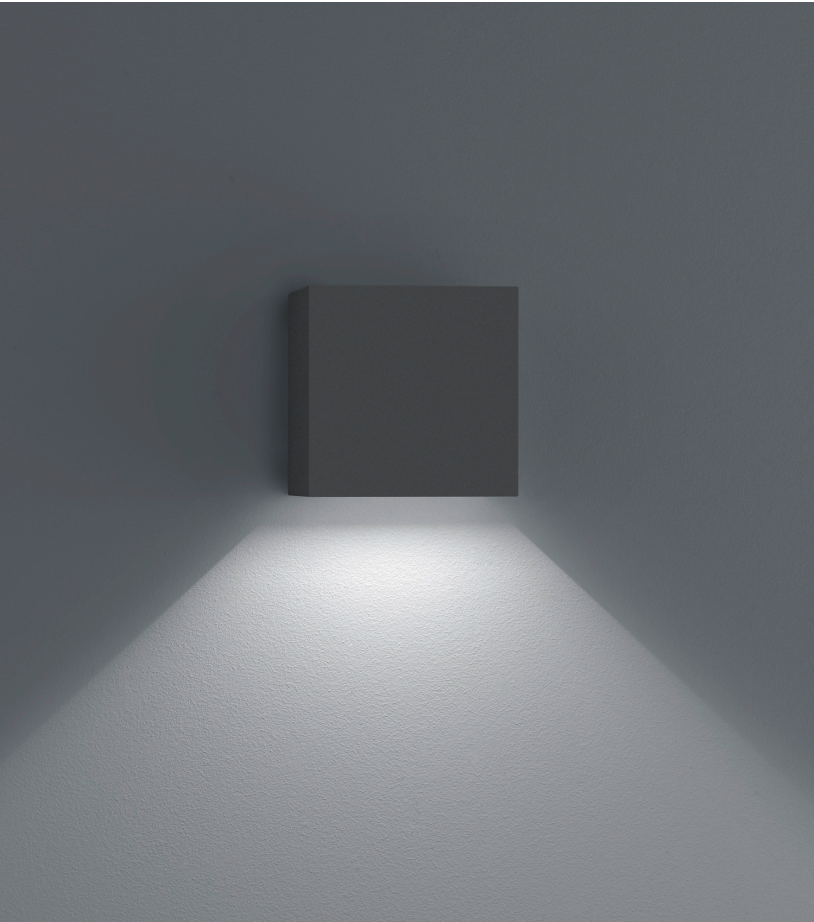

SIRI44-L

Type	wall luminaire
item nr.	A28442.73
GTIN (EAN)	4022671112918

description

SIRI44-L, wall luminaire, graphite, LED replaceable by specialist, direct/indirect, IP54

material and dimensions

color	graphite
material	aluminium
dimensions	L 150 mm x B 150 mm x H 150 mm
weight	1.9 kg

light and electric specifications

lightsource	LED replaceable by specialist
control	dimmable trailing/leading edge
system demand	15 W
net	850 lm (luminaire/net)
gross	1,550 lm (LED-module/gross)
light color	3,000 K
CRI	90-100
light emission	direct/indirect
degree of protection	IP54
protection class	1
Product type according to EU 2019/2015 and EU 2019/2020	containing product
Energy efficiency class of the built-in light source(s)	F