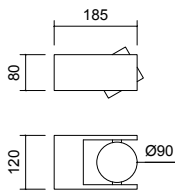

SILA

Typ	wall luminaire
item nr.	A182605.93
GTIN (EAN)	4022671122276

description

Wall light with weather-resistant powder coating for outdoor use

IP54 – protected against water spray from all directions, dust-proof

Rotatable light head

SILA, graphite, LED replaceable by specialist, direct, IP54

material and dimensions

Farbe	graphite
Material	aluminium + glass clear
dimensions	L 130 mm x B 80 mm x H 185 mm
weight	0 kg

light and electric specifications

lightsource	LED replaceable by specialist
Control	dimnable trailing/leading edge
system demand	8 W
net	740 lm (luminaire/net)
gross	1,080 lm (LED-module/gross)
light colour	2,700 K
CRI	90-100
beam angle	60 °
Light emission	direct
degree of protection	IP54
protection class	1
Product type according to EU 2019/2015 and EU 2019/2020	containing product
Energy efficiency class of the built-in light source(s)	E