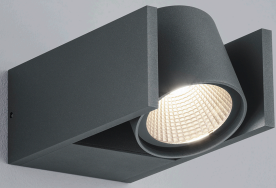

# SILA

Typ	wall luminaire
item nr.	A182605.93
GTIN (EAN)	4022671122276

## description

Wall light with weather-resistant powder coating for outdoor use

IP54 – protected against water spray from all directions, dust-proof

Rotatable light head

SILA, graphite, LED replaceable by specialist, direct, IP54

## material and dimensions

Farbe	graphite
Material	aluminium + glass clear
dimensions	L 130 mm x B 80 mm x H 185 mm
weight	0 kg

## light and electric specifications

lightsource	LED replaceable by specialist
Control	dimnable trailing/leading edge
system demand	8 W
net	740 lm (luminaire/net)
gross	1,080 lm (LED-module/gross)
light colour	2,700 K
CRI	90-100
beam angle	60 °
Light emission	direct
degree of protection	IP54
protection class	1
Product type according to EU 2019/2015 and EU 2019/2020	containing product
Energy efficiency class of the built-in light source(s)	E