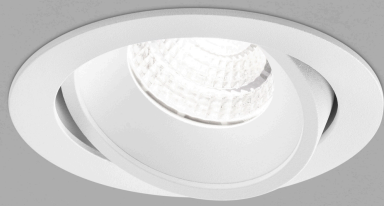

# SID

Type	recessed ceiling luminaire
item nr.	15/2034.07
GTIN (EAN)	4022671108973

## description

SID recessed ceiling luminaires can be used anywhere. Designed in a timeless and unobtrusive style and produced with an IP65 protective rating it is suitable for anywhere inside, outside and in the bathroom. The 60° beam angle is optimised for general lighting purposes. Additionally, the spotlight can be tilted and turned in any given direction.

SID, recessed ceiling luminaire, mat white, LED replaceable by specialist, direct, IP65

tiltable 20°

## material and dimensions

color	mat white
material	aluminium
dimensions	D 90 mm x H 2 mm
weight	0.3 kg