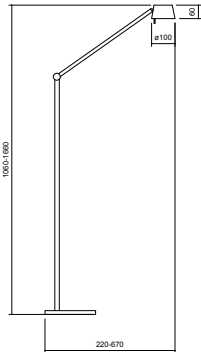

SEN

Typ	floor luminaire
item nr.	17/2712.22
GTIN (EAN)	4022671122214

description

The SEN reading lamp can be adjusted to different heights and reach lengths using its joints

The brightness can be adjusted continuously using a sensor dimmer on the lamp head

SEN, mat black, LED replaceable by specialist, direct, IP20

material and dimensions

Farbe	mat black
Material	aluminium
dimensions	L 670 mm x B 220 mm x H 1,660 mm
height adjustment	height adjustable
weight	0 kg

light and electric specifications

lightsource	LED replaceable by specialist
Control	integrated dimmer
system demand	7 W
net	830 lm (luminaire/net)
gross	980 lm (LED-module/gross)
light colour	2,700 K
CRI	90-100
Light emission	direct
degree of protection	IP20
protection class	2
Product type according to EU 2019/2015 and EU 2019/2020	containing product
Energy efficiency class of the built-in light source(s)	E