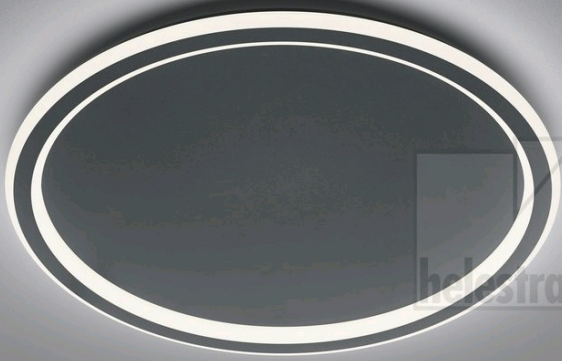

SAO

ceiling luminaire

item nr. **25/2331.22**

color	mat black
material	steel + satinised acrylic diffuser
dimensions	D 620 mm x H 60 mm
lightsource	LED not exchangeable
control	dimmable trailing/leading edge
system demand	60 W
net	5,550 lm (luminaire/net)
gross	6,700 lm (LED-module/gross)
light color	2,700 K - 2,700 K
light emission	direct
degree of protection	IP20
options	optionally available with CASAMBI control

accessory

name	CASAMBI CBU-TED Bluetooth Dimmer
item nr.	6100
short text	CASAMBI, accessory