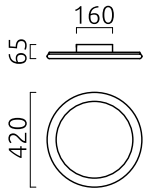

SAO

Type	ceiling luminaire
item nr.	25/2330.09
GTIN (EAN)	4022671116817

description

SAO, ceiling luminaire, gold leaf, LED not exchangeable, direct, IP20

material and dimensions

color	gold leaf
material	steel + satinised acrylic diffusor
dimensions	D 420 mm x H 60 mm
weight	3.1 kg

light and electric specifications

lightsource	LED not exchangeable
control	dimnable trailing/leading edge
Casambi	optionally available with CASAMBI control
system demand	40 W
net	3,710 lm (luminaire/net)
gross	4,470 lm (LED-module/gross)
light color	2,700 K - 2,700 K
CRI	90-100
beam angle	120 °
light emission	direct
degree of protection	IP20
protection class	1
Product type according to EU 2019/2015 and EU 2019/2020	containing product
Energy efficiency class of the built-in light source(s)	F

accessory

name	CASAMBI CBU-TED Bluetooth Dimmer
item nr.	6100
short text	CASAMBI, accessory