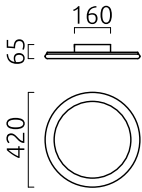

SAO

Type	ceiling luminaire
item nr.	25/2330.07
GTIN (EAN)	4022671116800

description

SAO, ceiling luminaire, mat white, LED not exchangeable, direct, IP20

material and dimensions

color	mat white
material	steel + satinised acrylic diffusor
dimensions	D 420 mm x H 60 mm
weight	3.1 kg

light and electric specifications

lightsource	LED not exchangeable
control	dimnable trailing/leading edge
Casambi	optionally available with CASAMBI control
system demand	40 W
net	3,710 lm (luminaire/net)
gross	4,470 lm (LED-module/gross)
light color	2,700 K - 2,700 K
CRI	90-100
beam angle	120 °
light emission	direct
degree of protection	IP20
protection class	1
Product type according to EU 2019/2015 and EU 2019/2020	containing product
Energy efficiency class of the built-in light source(s)	F