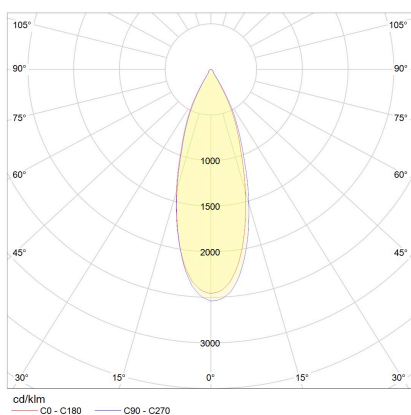

ROTA

Type	ceiling luminaire
item nr.	15/2164.22
GTIN (EAN)	4022671114790

description

surface-mounted luminaire white mat or black mat, two different sizes, spotlights rotatable and tiltable

ROTA, ceiling luminaire, mat black, LED replaceable by specialist, direct, IP20

material and dimensions

color	mat black
material	aluminium
dimensions	D 78 mm x H 82 mm
weight	0.47 kg

light and electric specifications

lightsource	LED replaceable by specialist
control	dimmable trailing/leading edge
system demand	9 W
net	620 lm (luminaire/net)
gross	890 lm (LED-module/gross)
light color	2,800 K
CRI	90-100
beam angle	36 °
light emission	direct
degree of protection	IP20
protection class	1
Product type according to EU 2019/2015 and EU 2019/2020	containing product
Energy efficiency class of the built-in light source(s)	F