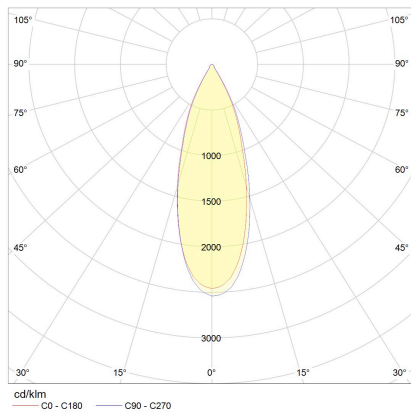

ROTA

| | |
|------------|-------------------|
| Type | ceiling luminaire |
| item nr. | 15/2164.07 |
| GTIN (EAN) | 4022671114783 |

description

surface-mounted luminaire white mat or black mat, two different sizes, spotlights rotatable and tiltable

ROTA, ceiling luminaire, mat white, LED replaceable by specialist, direct, IP20

material and dimensions

| | |
|------------|-------------------|
| color | mat white |
| material | aluminium |
| dimensions | D 78 mm x H 82 mm |
| weight | 0.47 kg |

light and electric specifications

| | |
|---|--------------------------------|
| lightsource | LED replaceable by specialist |
| control | dimmable trailing/leading edge |
| system demand | 9 W |
| net | 620 lm (luminaire/net) |
| gross | 890 lm (LED-module/gross) |
| light color | 2,800 K |
| CRI | 90-100 |
| beam angle | 36 ° |
| light emission | direct |
| degree of protection | IP20 |
| protection class | 1 |
| Product type according to EU 2019/2015 and EU 2019/2020 | containing product |
| Energy efficiency class of the built-in light source(s) | F |