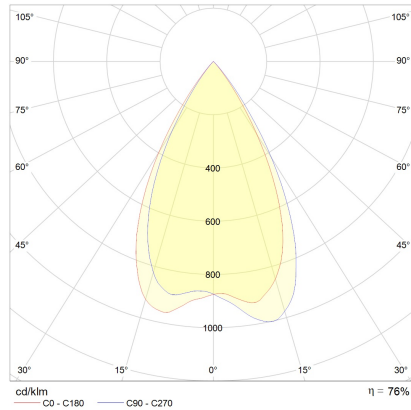

helestra

Type	recessed ceiling luminaire
item nr.	15/2060.07-22/27
GTIN (EAN)	4022671112185

description

Minimal appearance with 100% light. That's the PIC downlight in three different variations. Dimensions of only 50mm, made with intelligent, passive cooling.

Please order LED driver separately

PIC, recessed ceiling luminaire, white - black, LED not exchangeable, direct, IP20

material and dimensions

color	white - black
material	aluminium
dimensions	D 50 mm x H 2 mm
weight	0.1 kg

light and electric specifications

lightsource	LED not exchangeable
control	other
Casambi	optionally available with CASAMBI control
system demand	10 W
net	460 lm (luminaire/net)
gross	1,030 lm (LED-module/gross)
light color	2,700 K - 2,700 K
CRI	90-100
beam angle	50 °
light emission	direct
degree of protection	IP20
protection class	3
Product type according to EU 2019/2015 and EU 2019/2020	containing product
Energy efficiency class of the built-in light source(s)	F