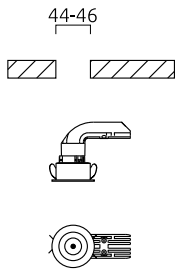

helestra

Type	recessed ceiling luminaire
item nr.	15/2060.07-22/27
GTIN (EAN)	4022671112185

description

Minimal appearance with 100% light. That's the PIC downlight in three different variations. Dimensions of only 50mm, made with intelligent, passive cooling.

Please order LED driver separately

PIC, recessed ceiling luminaire, white - black, LED not exchangeable, direct, IP20

material and dimensions

color	white - black
material	aluminium
dimensions	D 50 mm x H 2 mm
weight	0.1 kg

light and electric specifications

lightsource	LED not exchangeable
control	other
Casambi	optionally available with CASAMBI control
system demand	10 W
net	460 lm (luminaire/net)
gross	1,030 lm (LED-module/gross)
light color	2,700 K - 2,700 K
CRI	90-100
beam angle	50 °
light emission	direct
degree of protection	IP20
protection class	3
Product type according to EU 2019/2015 and EU 2019/2020	containing product
Energy efficiency class of the built-in light source(s)	F