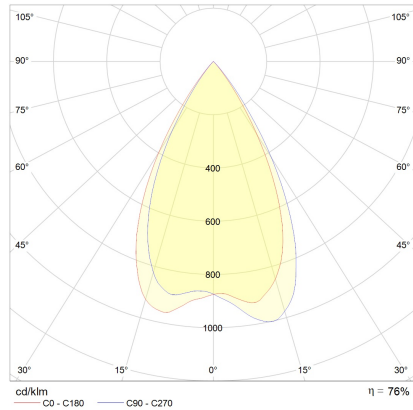

helestra

Type	recessed ceiling luminaire
item nr.	15/2060.07-07/40
GTIN (EAN)	4022671112284

description

Minimal appearance with 100% light. That's the PIC downlight in three different variations. Dimensions of only 50mm, made with intelligent, passive cooling.

Please order LED driver separately

PIC, recessed ceiling luminaire, white - white, LED not exchangeable, direct, IP20

material and dimensions

color	white - white
material	aluminium
dimensions	D 50 mm x H 2 mm
weight	0.1 kg

light and electric specifications

lightsource	LED not exchangeable
control	other
Casambi	optionally available with CASAMBI control
system demand	10 W
net	550 lm (luminaire/net)
gross	1,030 lm (LED-module/gross)
light color	4,000 K - 4,000 K
CRI	90-100
beam angle	50 °
light emission	direct
degree of protection	IP20
protection class	3
Product type according to EU 2019/2015 and EU 2019/2020	containing product
Energy efficiency class of the built-in light source(s)	F