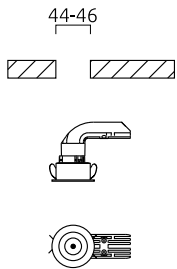

helestra

Type	recessed ceiling luminaire
item nr.	15/2060.07-07/40
GTIN (EAN)	4022671112284

description

Minimal appearance with 100% light. That's the PIC downlight in three different variations. Dimensions of only 50mm, made with intelligent, passive cooling.

Please order LED driver separately

PIC, recessed ceiling luminaire, white - white, LED not exchangeable, direct, IP20

material and dimensions

color	white - white
material	aluminium
dimensions	D 50 mm x H 2 mm
weight	0.1 kg

light and electric specifications

lightsource	LED not exchangeable
control	other
Casambi	optionally available with CASAMBI control
system demand	10 W
net	550 lm (luminaire/net)
gross	1,030 lm (LED-module/gross)
light color	4,000 K - 4,000 K
CRI	90-100
beam angle	50 °
light emission	direct
degree of protection	IP20
protection class	3
Product type according to EU 2019/2015 and EU 2019/2020	containing product
Energy efficiency class of the built-in light source(s)	F