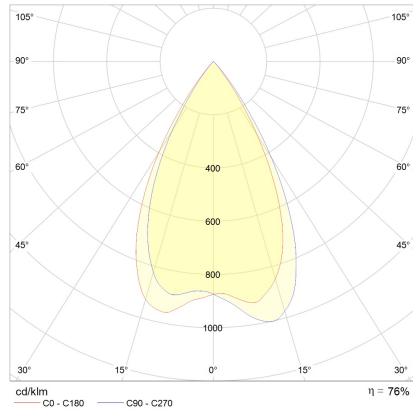

helestra

Type	recessed ceiling luminaire
item nr.	15/2060.07-07/30
GTIN (EAN)	4022671112260

description

Minimal appearance with 100% light. That's the PIC downlight in three different variations. Dimensions of only 50mm, made with intelligent, passive cooling.

Please order LED driver separately

PIC, recessed ceiling luminaire, white - white, LED not exchangeable, direct, IP20

material and dimensions

color	white - white
material	aluminium
dimensions	D 50 mm x H 2 mm
weight	0.1 kg

light and electric specifications

lightsource	LED not exchangeable
control	other
Casambi	optionally available with CASAMBI control
system demand	10 W
net	480 lm (luminaire/net)
gross	1,030 lm (LED-module/gross)
light color	3,000 K - 3,000 K
CRI	90-100
beam angle	50 °
light emission	direct
degree of protection	IP20
protection class	3
Product type according to EU 2019/2015 and EU 2019/2020	containing product
Energy efficiency class of the built-in light source(s)	F