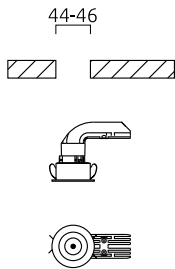

helestra

Type	recessed ceiling luminaire
item nr.	15/2060.07-07/30
GTIN (EAN)	4022671112260

description

Minimal appearance with 100% light. That's the PIC downlight in three different variations. Dimensions of only 50mm, made with intelligent, passive cooling.

Please order LED driver separately

PIC, recessed ceiling luminaire, white - white, LED not exchangeable, direct, IP20

material and dimensions

color	white - white
material	aluminium
dimensions	D 50 mm x H 2 mm
weight	0.1 kg

light and electric specifications

lightsource	LED not exchangeable
control	other
Casambi	optionally available with CASAMBI control
system demand	10 W
net	480 lm (luminaire/net)
gross	1,030 lm (LED-module/gross)
light color	3,000 K - 3,000 K
CRI	90-100
beam angle	50 °
light emission	direct
degree of protection	IP20
protection class	3
Product type according to EU 2019/2015 and EU 2019/2020	containing product
Energy efficiency class of the built-in light source(s)	F