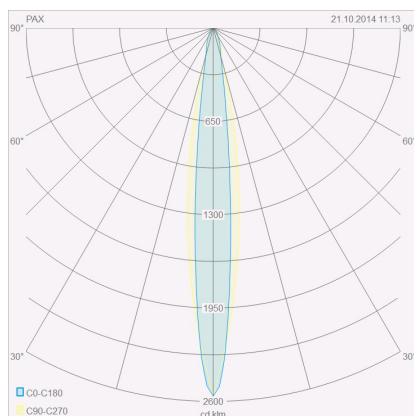

80
70
180

PAX

Type	ceiling luminaire
item nr.	25/1808.07
GTIN (EAN)	4022671105132

description

PAX, ceiling luminaire, mat white, LED not exchangeable, direct, IP20

material and dimensions

color	mat white
material	aluminium + glass clear
dimensions	L 80 mm x B 180 mm x H 70 mm
weight	0.68 kg

light and electric specifications

lightsource	LED not exchangeable
control	dimnable trailing/leading edge
system demand	15 W
net	1,120 lm (luminaire/net)
gross	1,560 lm (LED-module/gross)
light color	2,900 K - 2,900 K
CRI	90-100
beam angle	12 °
light emission	direct
degree of protection	IP20
protection class	1
Product type according to EU 2019/2015 and EU 2019/2020	containing product
Energy efficiency class of the built-in light source(s)	F