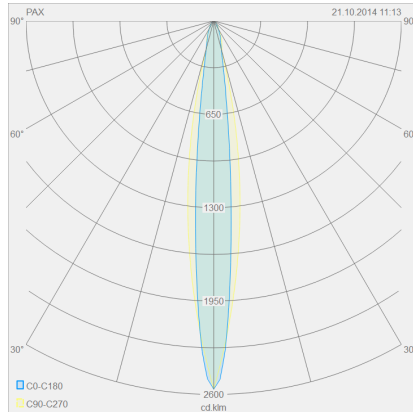

PAX

180
70
80

Type	ceiling luminaire
item nr.	25/1808.07
GTIN (EAN)	4022671105132

description

PAX, ceiling luminaire, mat white, LED replaceable by specialist, direct, IP20

material and dimensions

color	mat white
material	aluminium + glass clear
dimensions	L 80 mm x B 180 mm x H 70 mm
weight	0.68 kg

light and electric specifications

lightsource	LED replaceable by specialist
control	dimnable trailing/leading edge
system demand	15 W
net	1,120 lm (luminaire/net)
gross	1,560 lm (LED-module/gross)
light color	2,900 K
CRI	90-100
beam angle	12 °
light emission	direct
degree of protection	IP20
protection class	1
Product type according to EU 2019/2015 and EU 2019/2020	containing product
Energy efficiency class of the built-in light source(s)	F