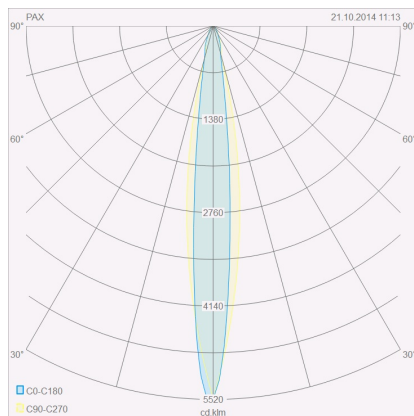

## material and dimensions

color	mat white
material	aluminium + glass clear
dimensions	D 80 mm x H 70 mm
weight	0.35 kg

## light and electric specifications

lightsource	LED not exchangeable
control	dimnable trailing/leading edge
system demand	7.5 W
net	560 lm (luminaire/net)
gross	780 lm (LED-module/gross)
light color	2,900 K - 2,900 K
CRI	90-100
beam angle	12 °
light emission	direct
degree of protection	IP20
protection class	1
Product type according to EU 2019/2015 and EU 2019/2020	containing product
Energy efficiency class of the built-in light source(s)	F