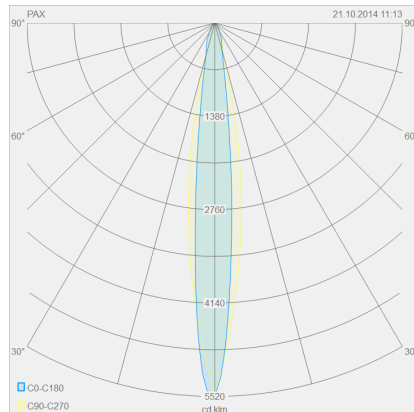

light and electric specifications

lightsource	LED replaceable by specialist
control	dimnable trailing/leading edge
system demand	7.5 W
net	560 lm (luminaire/net)
gross	780 lm (LED-module/gross)
light color	2,900 K
CRI	90-100
beam angle	12 °
light emission	direct
degree of protection	IP20
protection class	1

Product type according to EU 2019/2015 and EU 2019/2020 containing product

Energy efficiency class of the built-in light source(s) F