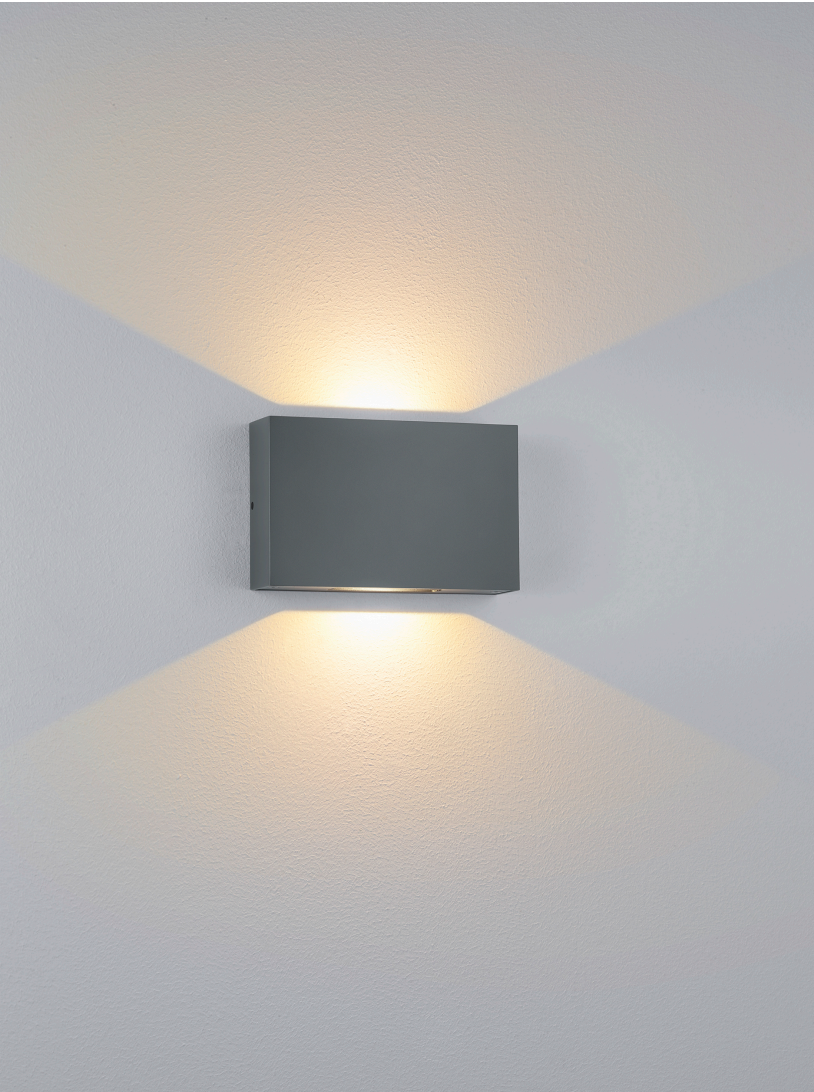

# PARI

Typ	wall luminaire
item nr.	A282603.93
GTIN (EAN)	4022671121682

## description

Wall light with weather-resistant powder coating for outdoor use

IP65 – splash-proof, dust-tight

Switchable light colour: 3000 K warm white or 2700 K extra-warm white – particularly insect-friendly

Light beam angle adjustable continuously from 0° to 135° upwards and downwards

PARI, graphite, LED not replaceable, indirect, IP65

## material and dimensions

Farbe	graphite
Material	aluminium + glass clear
dimensions	L 180 mm x B 115 mm x H 45 mm
weight	0 kg