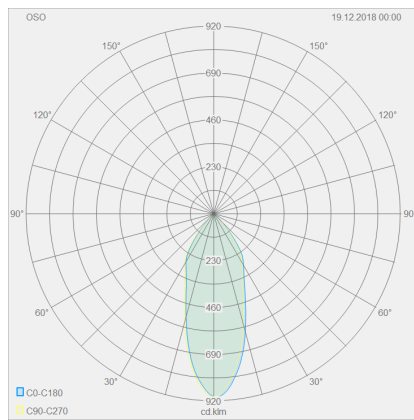

65  
55  
65

## material and dimensions

color	mat black
material	aluminium + glass partially satinised
dimensions	D 65 mm x H 55 mm
weight	0.25 kg

## light and electric specifications

lightsource	LED not replaceable
control	dimmable trailing/leading edge
system demand	7.5 W
net	370 lm (luminaire/net)
gross	710 lm (LED-module/gross)
light color	2,700 K
CRI	90-100
beam angle	40 °
light emission	direct
degree of protection	IP44
protection class	1
Product type according to EU 2019/2015 and EU 2019/2020	containing product
Energy efficiency class of the built-in light source(s)	E