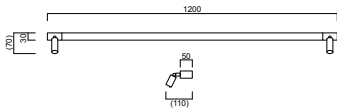

NERO

Typ	wall luminaire
item nr.	38/2722.04
GTIN (EAN)	4022671121651

description

IP44 – splash-proof, mirror light suitable for bathrooms
 Light colour switchable between 3000 K and 4000 K
 Linear lighting combined with two additional swivelling and tilting spotlights
 NERO, chrome, LED replaceable by specialist, direct, IP44

material and dimensions

Farbe	chrome
Material	aluminium + satinised acrylic diffusor
dimensions	L 1,200 mm x B 30 mm x H 110 mm
weight	1.3 kg

light and electric specifications

lightsource	LED replaceable by specialist
Control	not dimmable
system demand	22 W
net	2,110 lm (luminaire/net)
gross	2,620 lm (LED-module/gross)
Adjustable colour temperature	multi-step
light colour	3,000 K - 4,000 K
CRI	90-100
Light emission	direct
degree of protection	IP44
protection class	1
Product type according to EU 2019/2015 and EU 2019/2020	containing product
Energy efficiency class of the built-in light source(s)	F