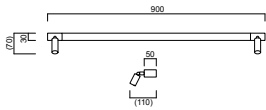

NERO

Typ	wall luminaire
item nr.	38/2721.22
GTIN (EAN)	4022671121644

description

IP44 – splash-proof, mirror light suitable for bathrooms

Light colour switchable between 3000 K and 4000 K

Linear lighting combined with two additional swivelling and tilting spotlights

NERO, mat black, LED replaceable by specialist, direct, IP44

material and dimensions

Farbe	mat black
Material	aluminium + satinised acrylic diffusor
dimensions	L 900 mm x B 30 mm x H 110 mm
weight	1.1 kg

light and electric specifications

lightsource	LED replaceable by specialist
Control	not dimmable
system demand	17 W
net	1,630 lm (luminaire/net)
gross	2,030 lm (LED-module/gross)
Adjustable colour temperature	multi-step
light colour	3,000 K - 4,000 K
CRI	90-100
Light emission	direct
degree of protection	IP44
protection class	1
Product type according to EU 2019/2015 and EU 2019/2020	containing product
Energy efficiency class of the built-in light source(s)	F