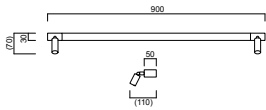

NERO

Typ	wall luminaire
item nr.	38/2721.04
GTIN (EAN)	4022671121637

description

IP44 – splash-proof, mirror light suitable for bathrooms
Light colour switchable between 3000 K and 4000 K
Linear lighting combined with two additional swivelling and tilting spotlights
NERO, chrome, LED replaceable by specialist, direct, IP44

material and dimensions

Farbe	chrome
Material	aluminium + satinised acrylic diffusor
dimensions	L 900 mm x B 30 mm x H 110 mm
weight	1.1 kg

light and electric specifications

lightsource	LED replaceable by specialist
Control	not dimmable
system demand	17 W
net	1,630 lm (luminaire/net)
gross	2,030 lm (LED-module/gross)
Adjustable colour temperature	multi-step
light colour	3,000 K - 4,000 K
CRI	90-100
Light emission	direct
degree of protection	IP44
protection class	1
Product type according to EU 2019/2015 and EU 2019/2020	containing product
Energy efficiency class of the built-in light source(s)	F