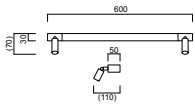

NERO

Typ	wall luminaire
item nr.	38/2720.22
GTIN (EAN)	4022671121620

description

IP44 – splash-proof, mirror light suitable for bathrooms

Light colour switchable between 3000 K and 4000 K

Linear lighting combined with two additional swivelling and tilting spotlights

NERO, mat black, LED replaceable by specialist, direct, IP44

material and dimensions

Farbe	mat black
Material	aluminium + satinised acrylic diffusor
dimensions	L 600 mm x B 30 mm x H 110 mm
weight	0.8 kg

light and electric specifications

lightsource	LED replaceable by specialist
Control	not dimmable
system demand	12 W
net	1,150 lm (luminaire/net)
gross	1,430 lm (LED-module/gross)
Adjustable colour temperature	multi-step
light colour	3,000 K - 4,000 K
CRI	90-100
Light emission	direct
degree of protection	IP44
protection class	1
Product type according to EU 2019/2015 and EU 2019/2020	containing product
Energy efficiency class of the built-in light source(s)	F