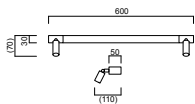

NERO

Typ	wall luminaire
item nr.	38/2720.04
GTIN (EAN)	4022671121613

description

IP44 – splash-proof, mirror light suitable for bathrooms
Light colour switchable between 3000 K and 4000 K
Linear lighting combined with two additional swivelling and tilting spotlights
NERO, chrome, LED replaceable by specialist, direct, IP44

material and dimensions

Farbe	chrome
Material	aluminium + satinised acrylic diffusor
dimensions	L 600 mm x B 30 mm x H 110 mm
weight	0.8 kg

light and electric specifications

lightsource	LED replaceable by specialist
Control	not dimmable
system demand	12 W
net	1,150 lm (luminaire/net)
gross	1,430 lm (LED-module/gross)
Adjustable colour temperature	multi-step
light colour	3,000 K - 4,000 K
CRI	90-100
Light emission	direct
degree of protection	IP44
protection class	1
Product type according to EU 2019/2015 and EU 2019/2020	containing product
Energy efficiency class of the built-in light source(s)	F