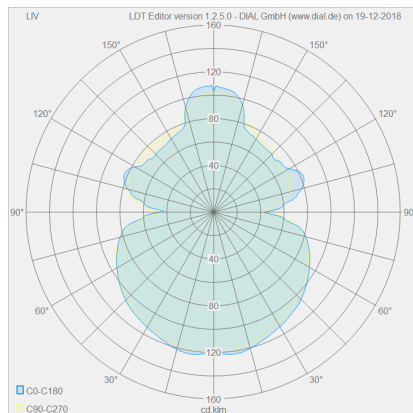

LIV

Type	pendant luminaire
item nr.	26/1792.22
GTIN (EAN)	4022671113298

description

LIV, pendant luminaire, mat black, LED replaceable by specialist, direct/indirect, IP20

material and dimensions

color	mat black
material	satinised acrylic diffuser
dimensions	D 600 mm x H 85 mm
height adjustment	height adjustable
suspension length	150 mm - 1,800 mm
weight	3.8 kg

light and electric specifications

lightsource	LED replaceable by specialist
control	dimnable trailing/leading edge
Casambi	optionally available with CASAMBI control
system demand	70 W
net	5,070 lm (luminaire/net)
gross	7,710 lm (LED-module/gross)
light color	2,900 K
CRI	90-100
light emission	direct/indirect
degree of protection	IP20
protection class	1
Product type according to EU 2019/2015 and EU 2019/2020	containing product
Energy efficiency class of the built-in light source(s)	F