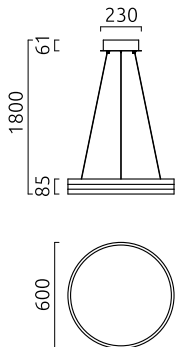

LIV

Type	pendant luminaire
item nr.	26/1792.22
GTIN (EAN)	4022671113298

description

LIV, pendant luminaire, mat black, LED replaceable by specialist, direct/indirect, IP20

material and dimensions

color	mat black
material	satinised acrylic diffuser
dimensions	D 600 mm x H 85 mm
height adjustment	height adjustable
suspension length	150 mm - 1,800 mm
weight	3.8 kg

light and electric specifications

lightsource	LED replaceable by specialist
control	dimnable trailing/leading edge
Casambi	optionally available with CASAMBI control
system demand	70 W
net	5,070 lm (luminaire/net)
gross	7,710 lm (LED-module/gross)
light color	2,900 K
CRI	90-100
light emission	direct/indirect
degree of protection	IP20
protection class	1
Product type according to EU 2019/2015 and EU 2019/2020	containing product
Energy efficiency class of the built-in light source(s)	F