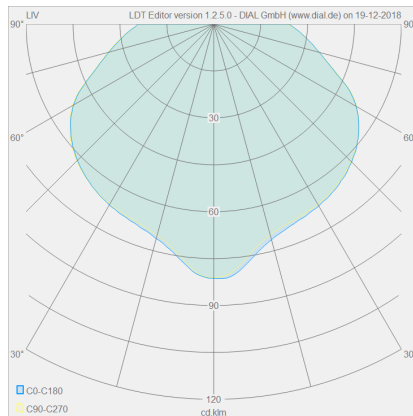

# LIV

Type	ceiling luminaire
item nr.	15/1632.22
GTIN (EAN)	4022671115216

### description

LIV, ceiling luminaire, mat black, LED replaceable by specialist, direct, IP30

### material and dimensions

color	mat black
material	steel + satinised acrylic diffusor
dimensions	D 200 mm x H 110 mm
weight	1.1 kg

### light and electric specifications

lightsource	LED replaceable by specialist
control	dimnable trailing/leading edge
Casambi	optionally available with CASAMBI control
system demand	17 W
net	740 lm (luminaire/net)
gross	2,090 lm (LED-module/gross)
light color	2,900 K
CRI	90-100
light emission	direct
degree of protection	IP30
protection class	1