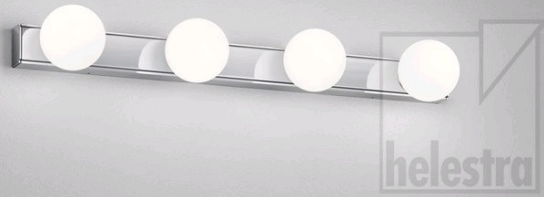

# LIS

wall/ceiling-luminaire

item nr. **48/2029.04**

color	chrome
material	opal glass satinised
dimensions	L 600 mm x B 80 mm x H 120 mm
lightsource	LED not exchangeable
control	not dimmable
system demand	12 W
net	1,010 lm (luminaire/net)
gross	1,680 lm (LED-module/gross)
light color	2,900 K - 2,900 K
light emission	direct/indirect
degree of protection	IP44